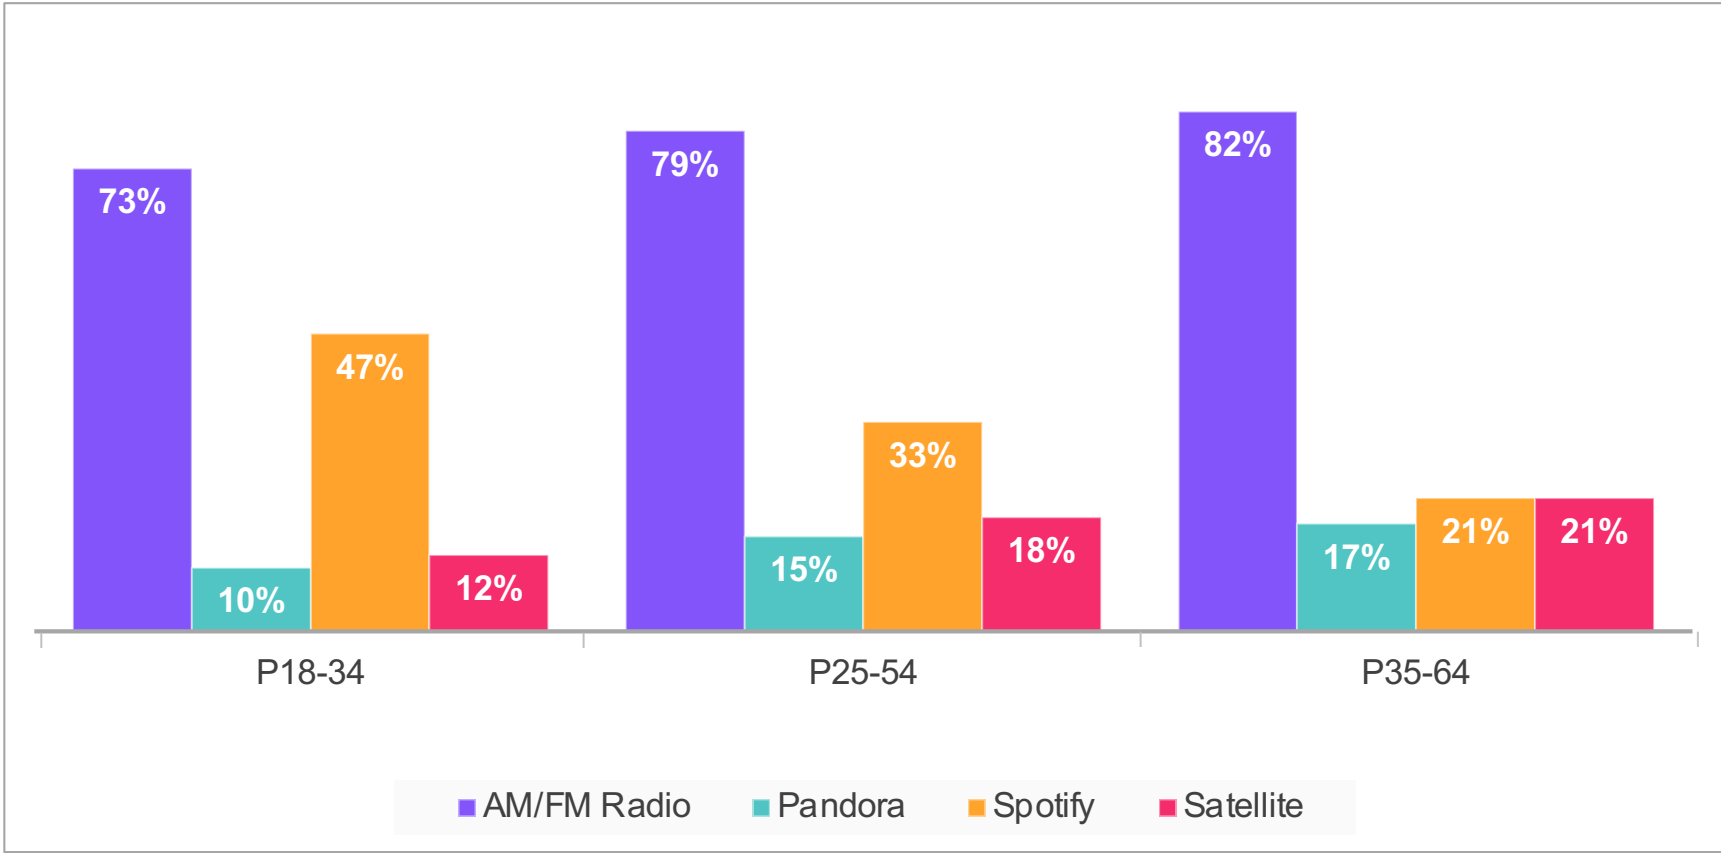

# IN THE AUDIO LANDSCAPE, ONLY **AM/FM RADIO** CAN DELIVER THE SCALE ADVERTISERS NEED

Percentage of users in Colorado during a given week by Demo Group

Radio Source: Nielsen NRD, Spring 2022, State of Colorado, Mon-Sun 6a-6a, Weekly Cume Rating.  
Nielsen Scarborough USA+ 2022 Denver-Colorado Springs (Dec 2020 - Apr 2022) used Pandora/Spotify/Satellite in past week.